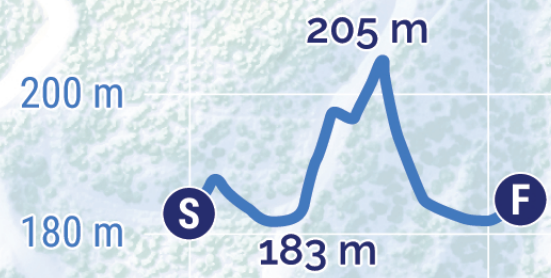

Para Standing Sprint

Course Length:	1100 m
Height Difference:	22 m
Maximum Climb:	22 m
Total Climb:	27 m