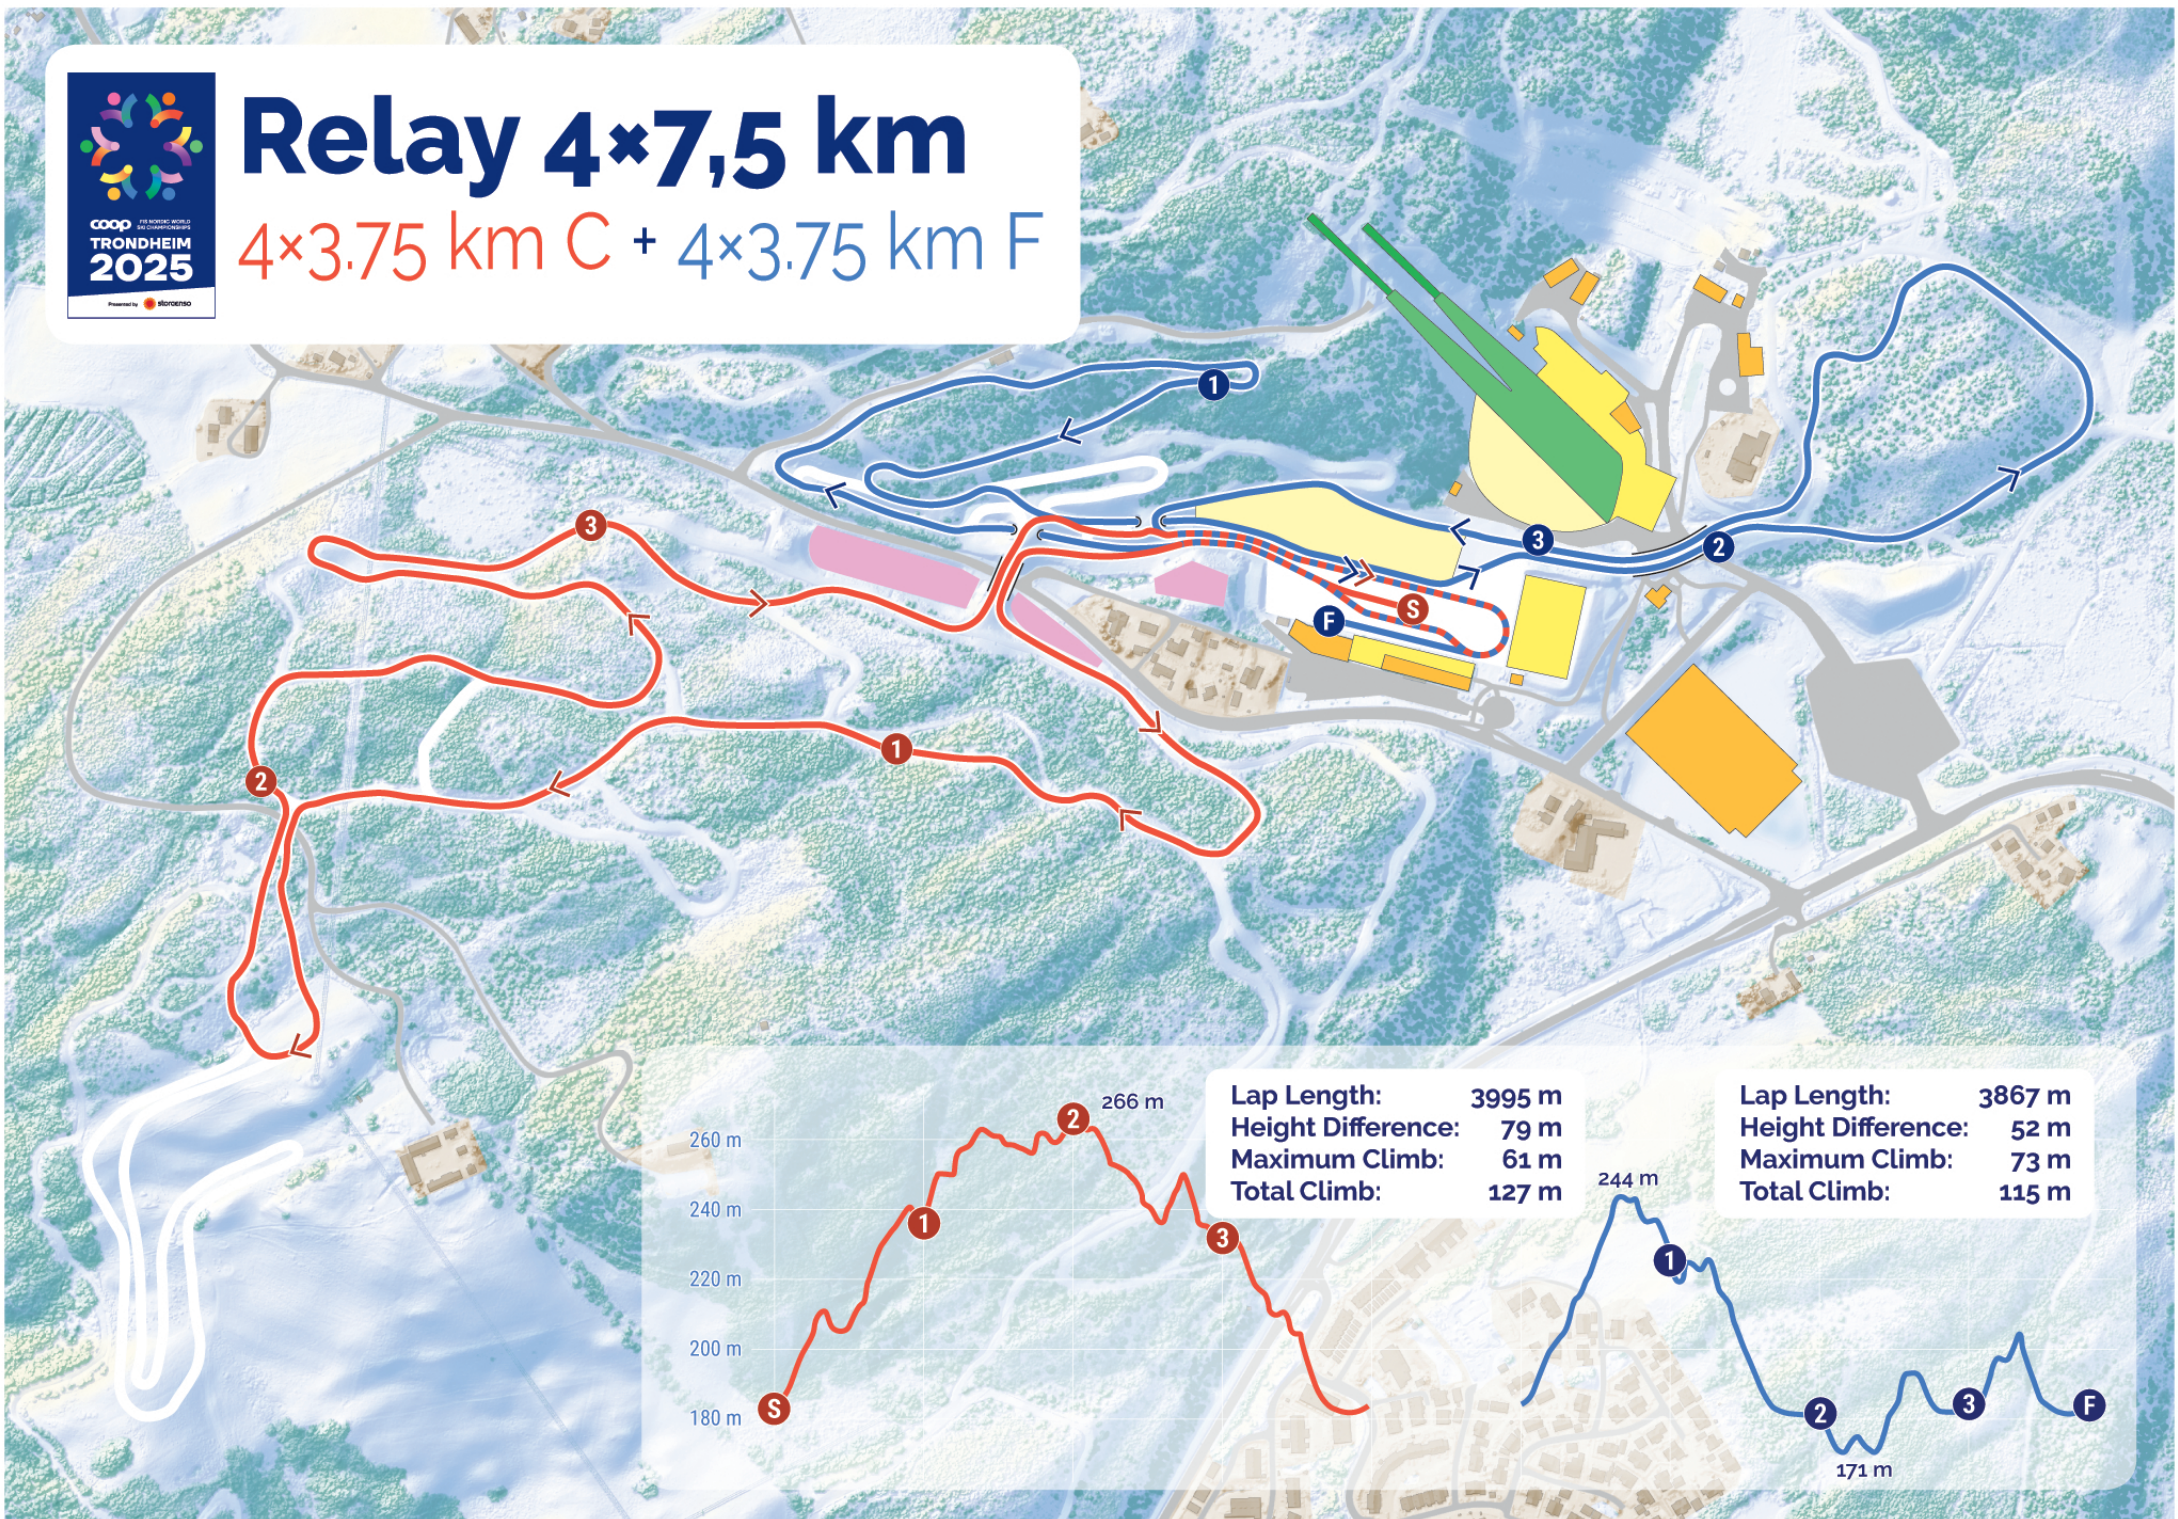

Relay 4×7,5 km

4×3.75 km C + 4×3.75 km F

Lap Length: 3995 m
Height Difference: 79 m
Maximum Climb: 61 m
Total Climb: 127 m

Lap Length: 3867 m
Height Difference: 52 m
Maximum Climb: 73 m
Total Climb: 115 m