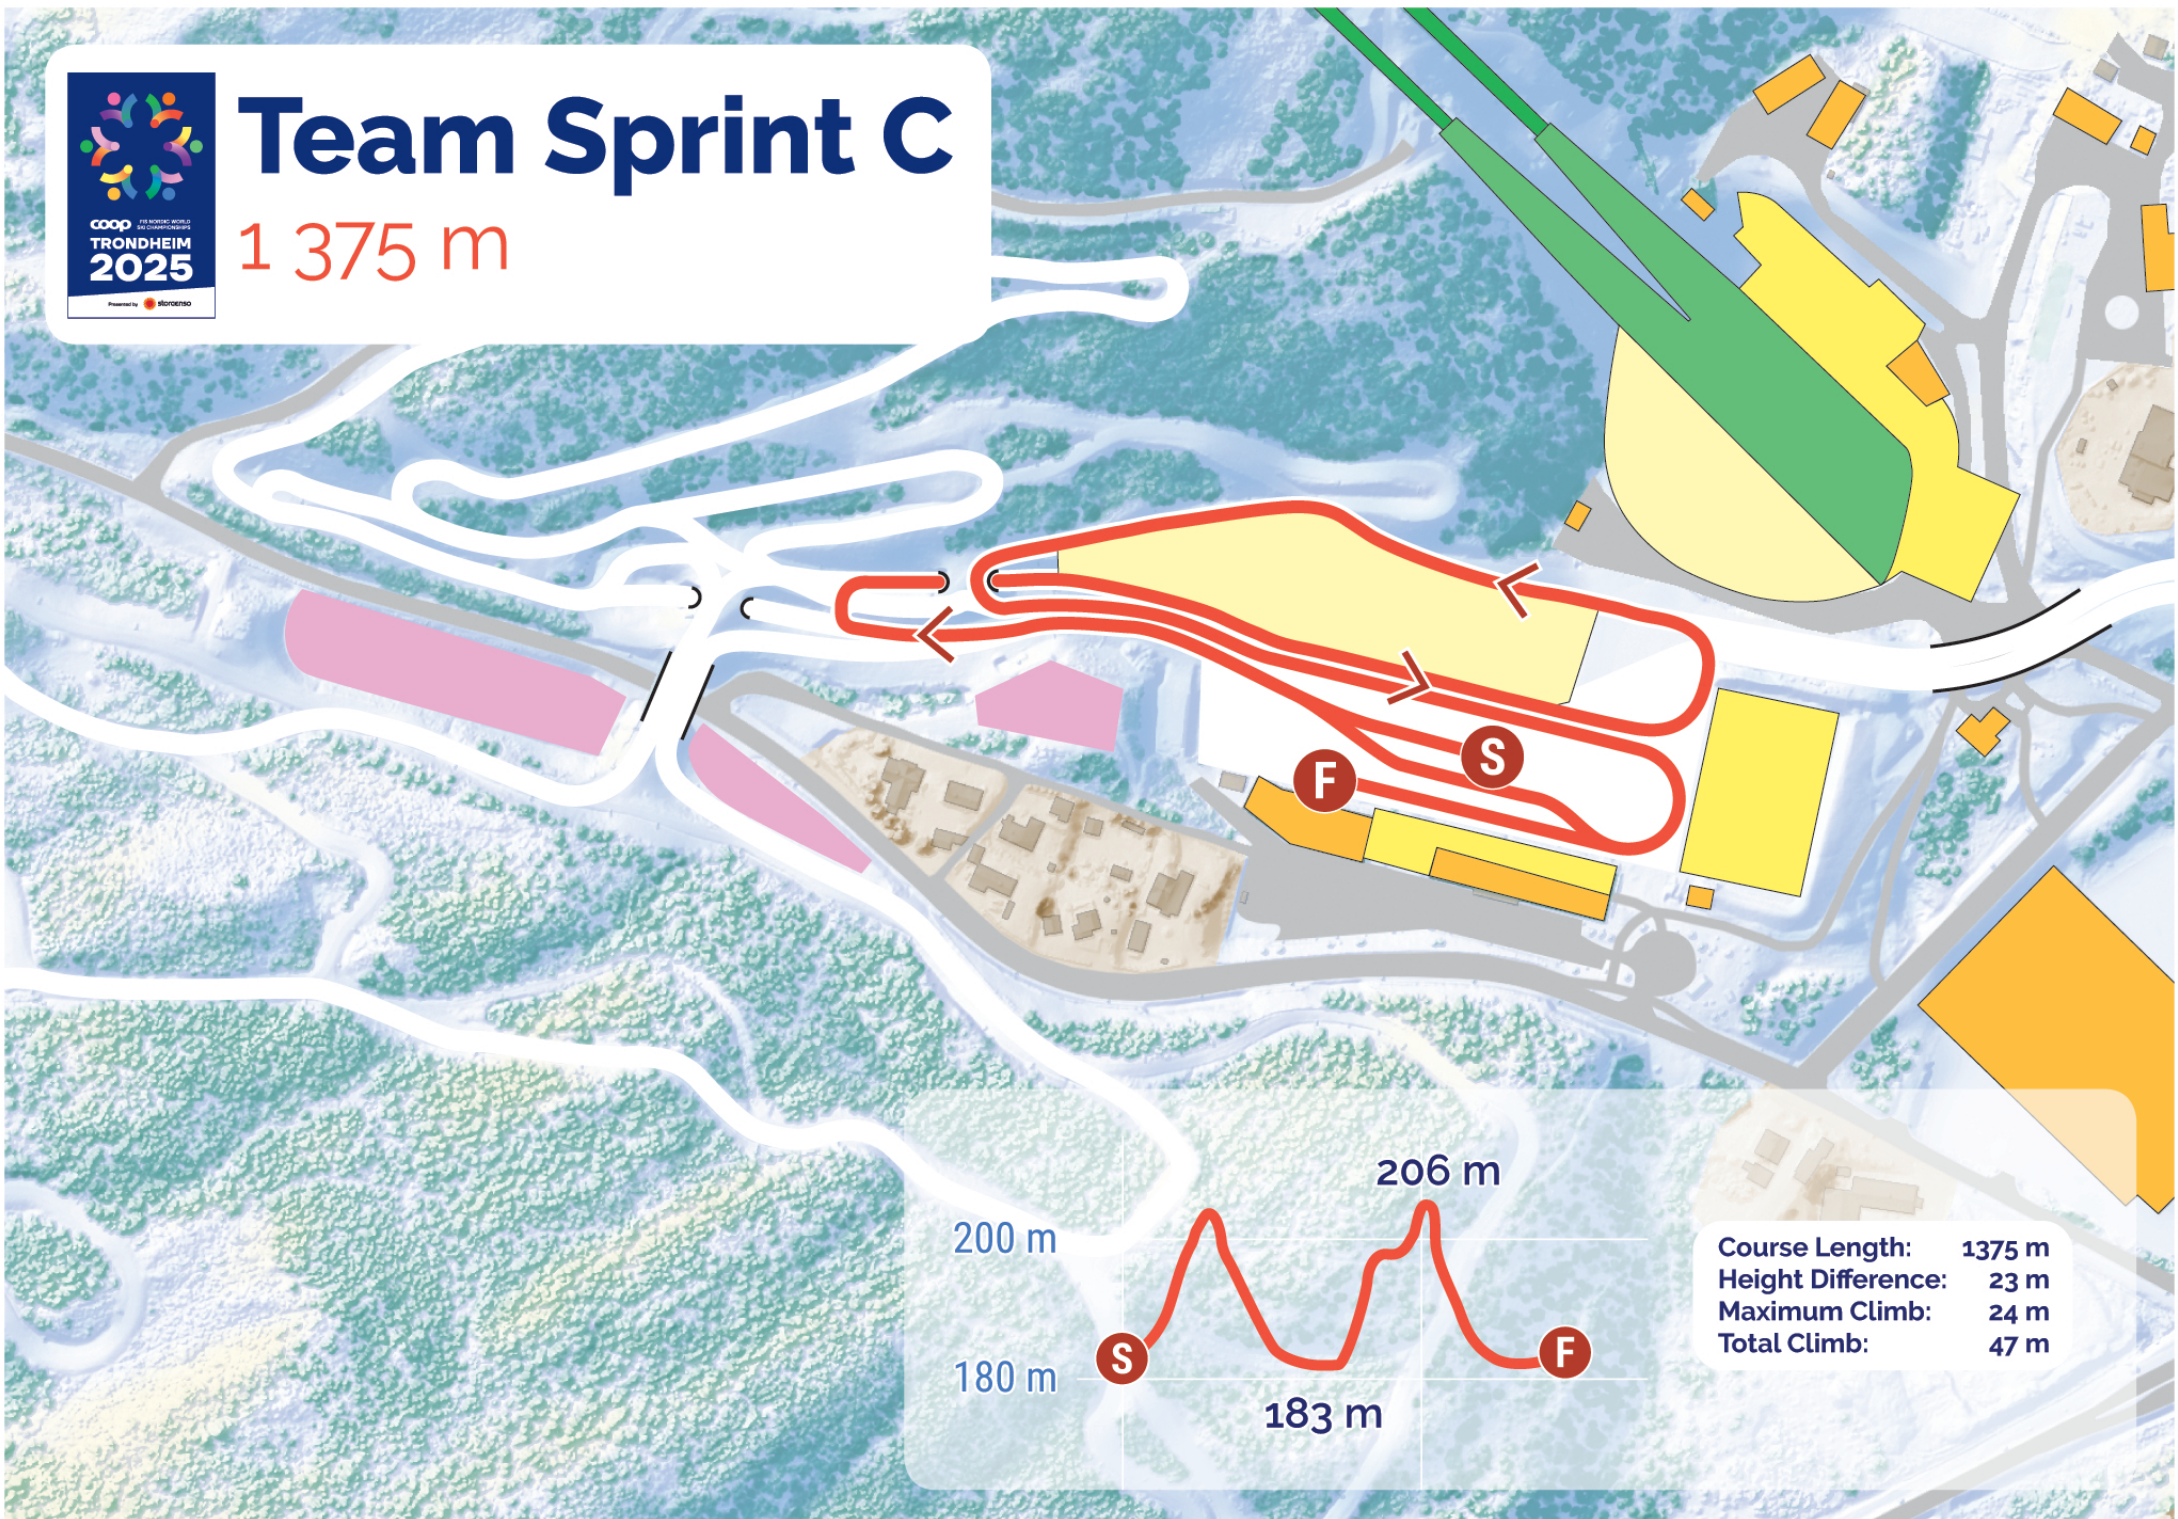

Team Sprint C

1 375 m

Course Length:	1375 m
Height Difference:	23 m
Maximum Climb:	24 m
Total Climb:	47 m