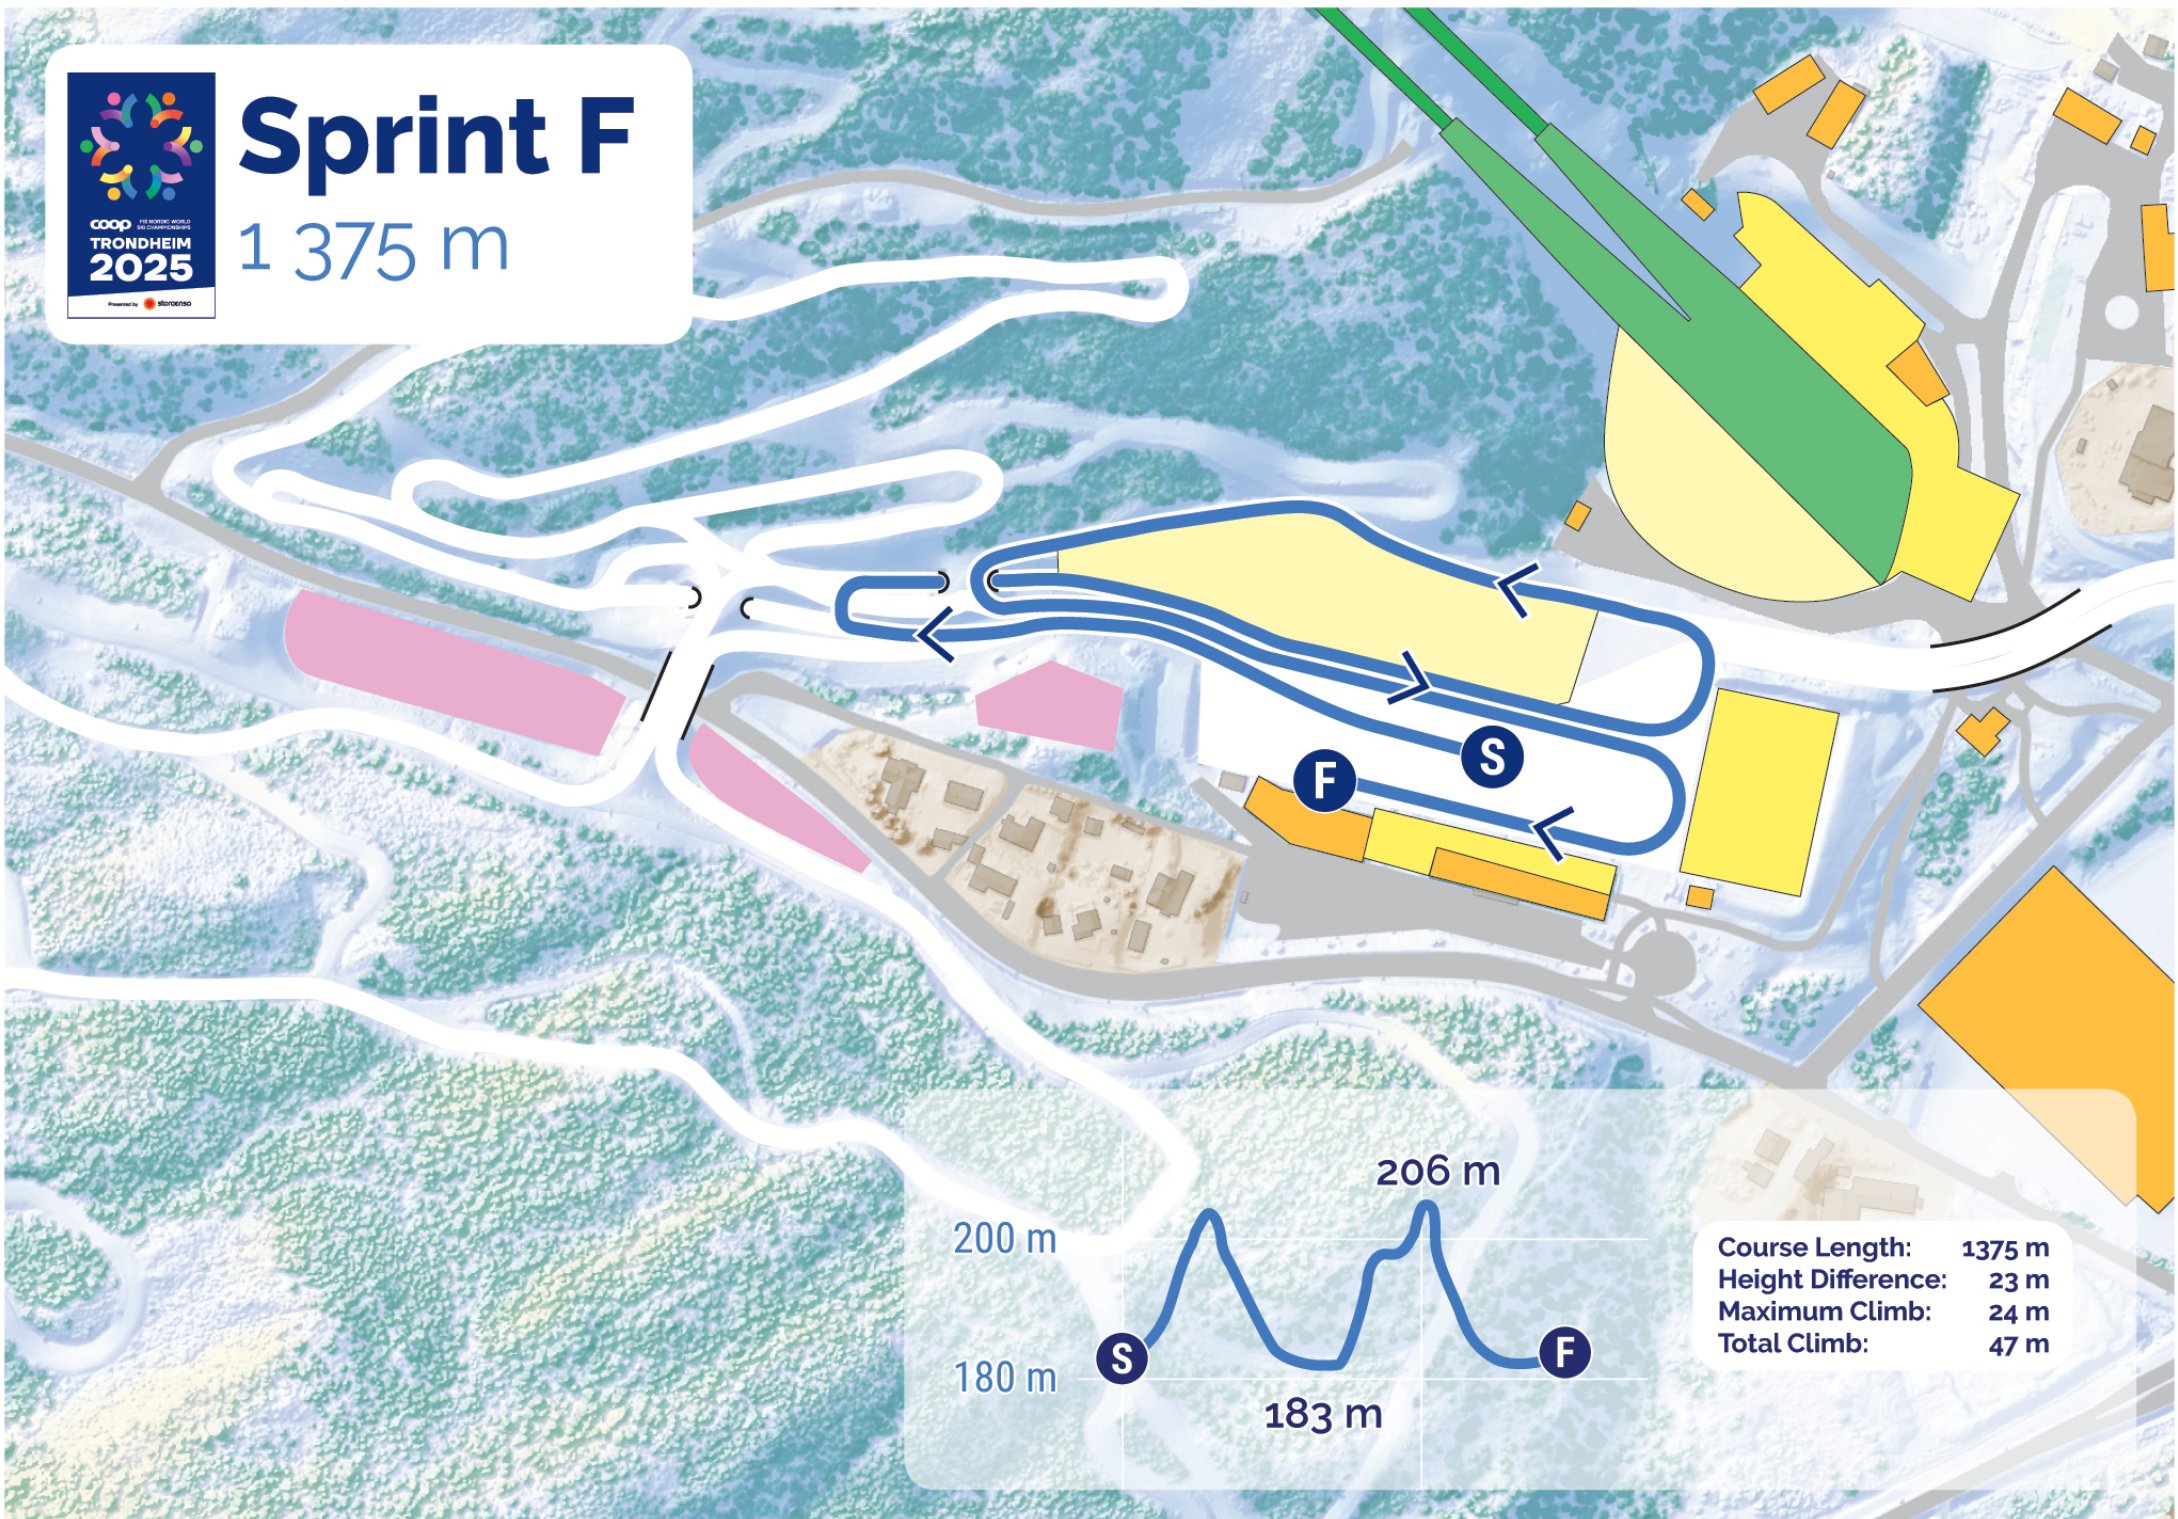

# Sprint F

1 375 m

|                    |        |
|--------------------|--------|
| Course Length:     | 1375 m |
| Height Difference: | 23 m   |
| Maximum Climb:     | 24 m   |
| Total Climb:       | 47 m   |