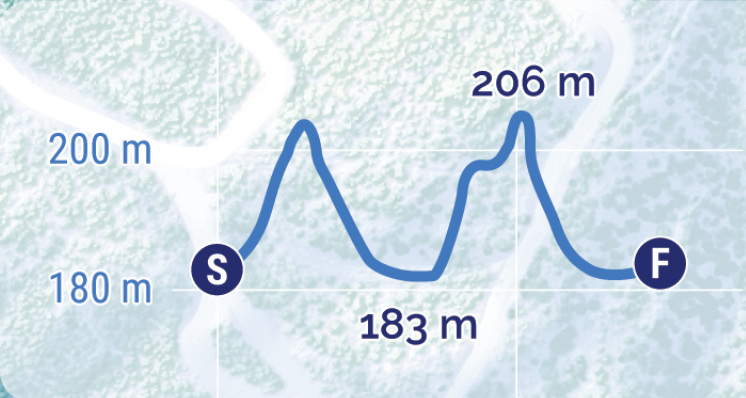

# Sprint F

1 375 m

|                    |        |
|--------------------|--------|
| Course Length:     | 1375 m |
| Height Difference: | 23 m   |
| Maximum Climb:     | 24 m   |
| Total Climb:       | 47 m   |